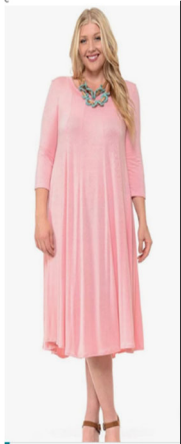

If you would like to purchase your dress through the WOW, please provide the following:

Dress size (small-4x) upper arm measurement and bust measurement

A sample of the dress (style not color) will be available for view at the board meeting

Orders can be placed at the Board meeting for home delivery or pickup at the convention.

A nonrefundable deposit of $25.00 is due by March 10, 2023.

*Monies can be sent via cash app $PearlieBrantley, or money order/check to:
Sis. Pearl Brantley, 529 Palo Duro Circle, Desoto, Tx. 75115*

*If you have any questions or concerns regarding the cookbook or dress, please email/text/call
Dr. Eloise Ford Gaffney, 205 276 3543 Sis. Pearl Brantley, 318 820 5675.*

Thanking you in advance for your participation and support,

*In Christ,
Dr. Eloise Ford Gaffney*